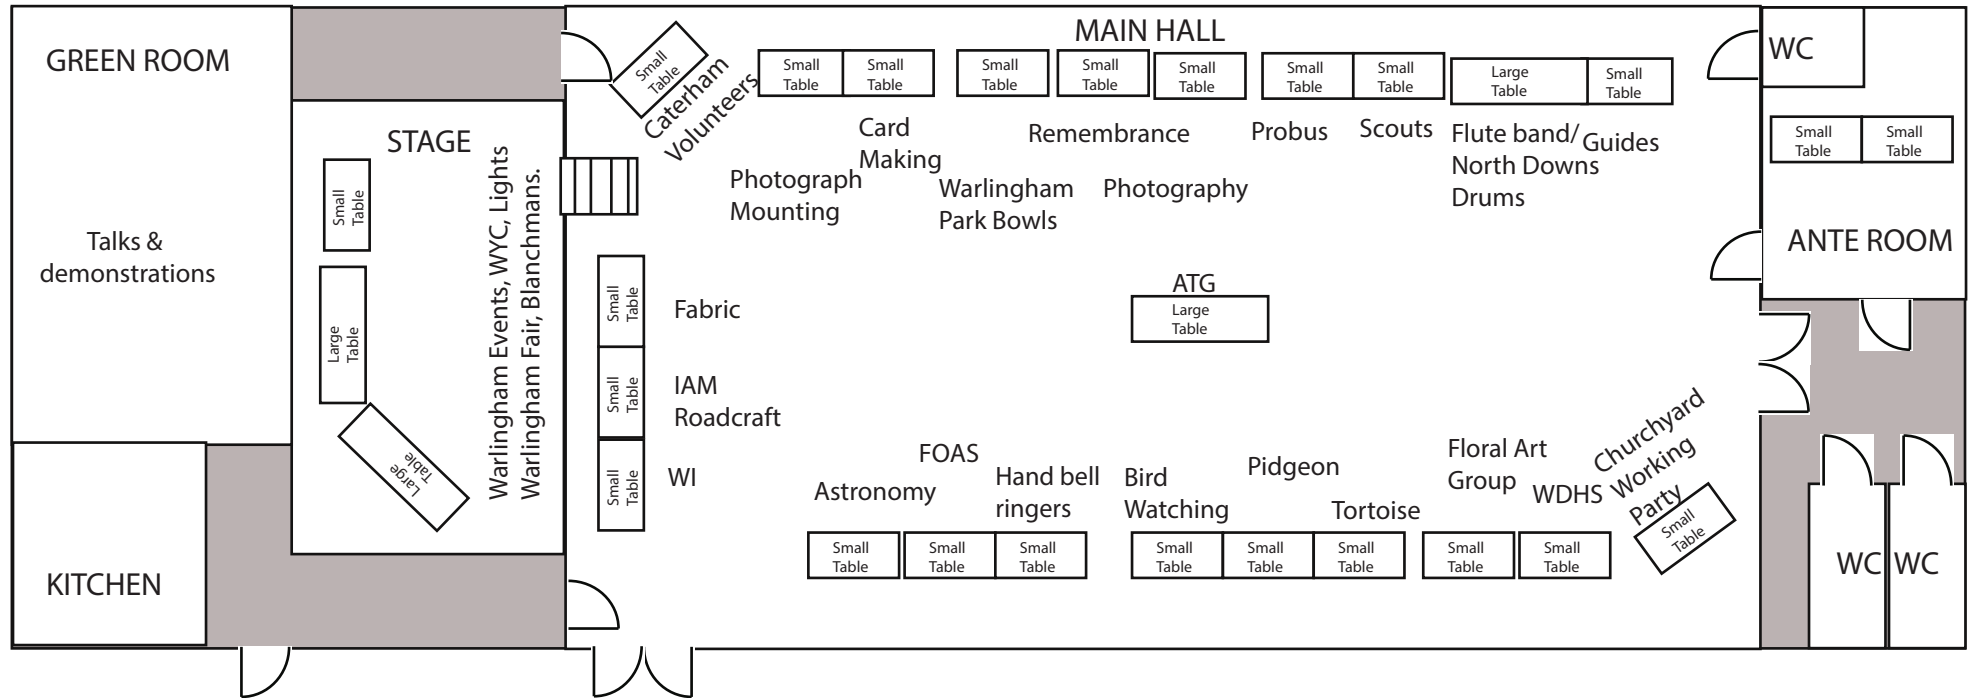

# WARLINGHAM CHURCH HALL

Community Event: Hobbies, Clubs and Societies in Warlingham  
3rd March 2018

Scale 1:100

Ante room: 13x9 (3.9mx2.7m)

Main Hall 52x28 (15.8mx8.5m)

Stage 12x20 (3.6mx6m)

Green room 16x19 (4.8mx5.7m)