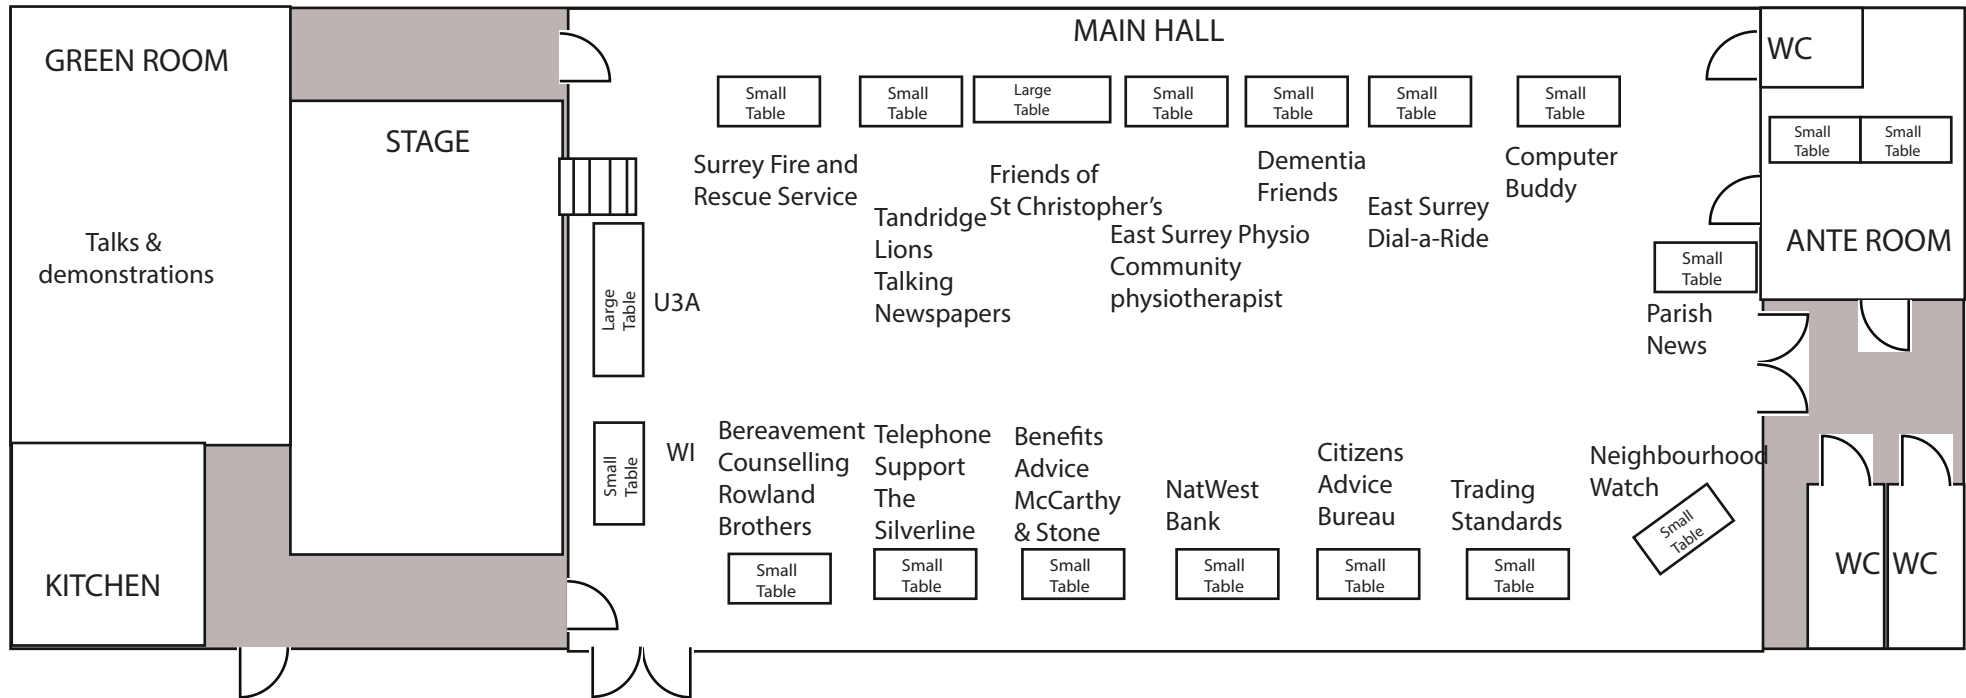

WARLINGHAM CHURCH HALL

Community Event: Scams, Safety and Support

21st April 2018

Scale 1:100

Ante room: 13x9 (3.9mx2.7m)
 Main Hall 52x28 (15.8mx8.5m)
 Stage 12x20 (3.6mx6m)
 Green room 16x19 (4.8mx5.7m)